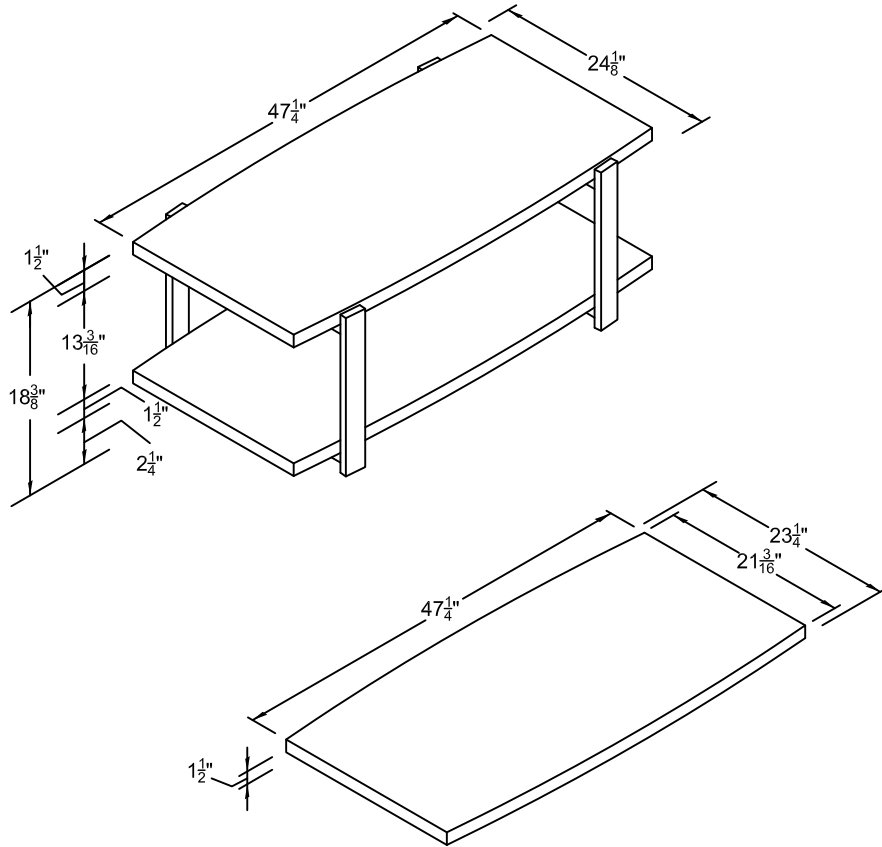

Coffee Table

7454096COM 7454874COM

Wood Breakdown:
PB:24.5% MDF:46.8%
Total Storage:7.65cubic feet

Overall Product Size:
47.24"W x 24.1"D x 18.4"H
120cm W x 61.3cm D x 46.7cm H

Unit Weight: 44 lbs (20.01kg)