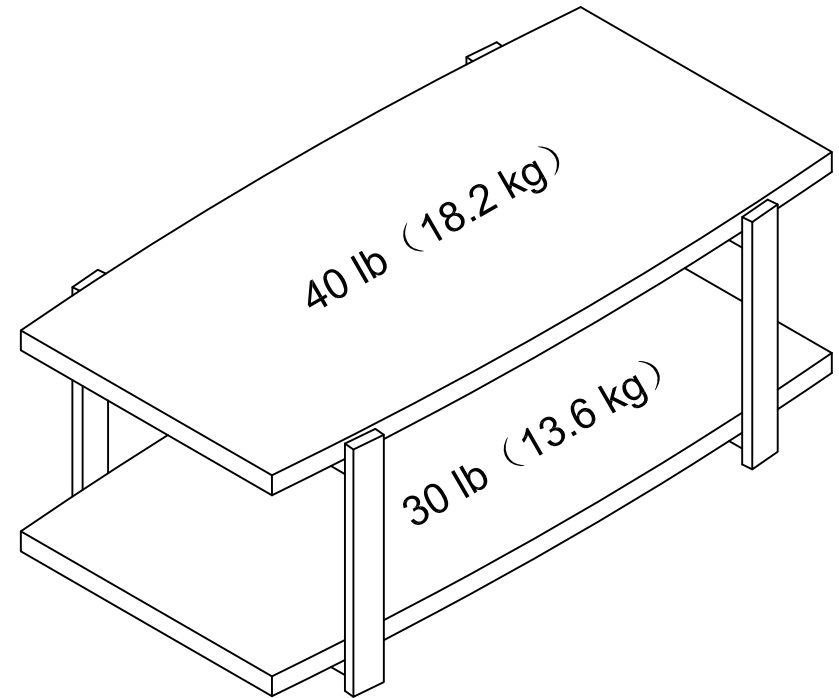

Coffee Table

7454096COM 7454874COM

Wood Breakdown:
PB:24.5% MDF:46.8%
Total Storage:7.65cubic feet

Overall Product Size:
47.24"W x 24.1"D x 18.4"H
120cm W x 61.3cm D x 46.7cm H

Unit Weight: 44 lbs (20.01kg)